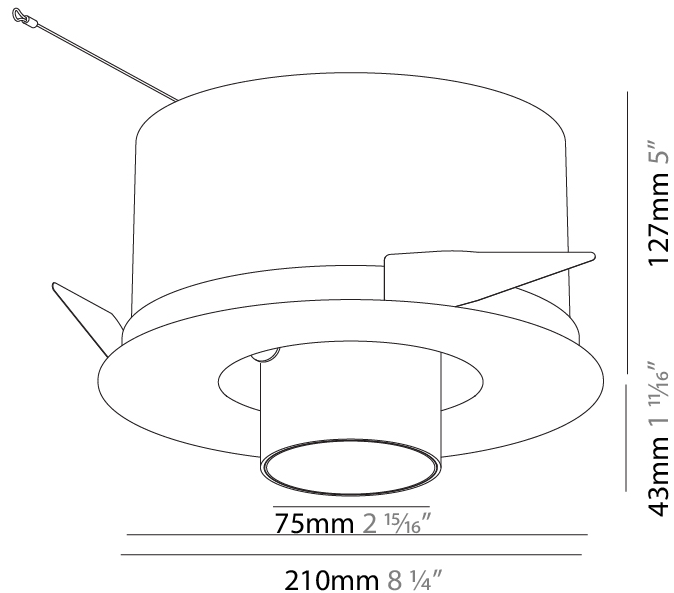

PHYSICAL

Shape: Round
Diameter (mm): 210
Diameter (in): 8 1/4
Height (mm): 170
Height (in): 6 11/16
Ceiling Thickness (mm): 10 / 12.5 / 15
Ceiling Thickness (in): 3/8 or 1/2 or 9/16
Min. Recessing Depth (mm): 140
Min. Recessing Depth (in): 5 1/2
Light Distribution: Adjustable / Indirect
Weight (kg): 1.4
Weight (lbs): 3.09
Fixture Finish: SSR / BKV / CWI / CRY / HAB / UFT / ITA / RUA / FTG / MYG / LOD / PUS / FRO / FUP / KIA / POP / BLS / SPG / MEY / GOH / GUM / CHC / COM / ABZ / JAG / OBR / MOS / ROR
Fixture Material: Aluminum Die Cast
Cut-out Measurements: D. - 190mm / 7 1/2"

ELECTRICAL

Lamp Type: LED (Zhaga Standard)
Input Wattage (W): 14
Total Output Wattage (W): 12
Dimming: Tri-Mode (Non-Dimming and Phase Dimming (120Vac only) and 0-10V Dimming)
Driver Included: No
Driver Location: Recessed Housing
Driver Type: Constant Current - Universal
Housing: See components
Input Voltage (V): 120 - 277
Constant Current (MA): 350

LED

Number of LEDs: 1
Color Temperature (°K): 2700 / 3000 / 3500 / 4000
Max. Delivered Lumen (lm): 1124 / 1210 / 1258 / 1284
Nominal Lumen (lm): 1246 / 1342 / 1396 / 1424
CRI: >90 CRI
Lamp Life (hrs): 50000

OPTICAL

Reflector: 12
Optic: Lens Pack - No Lens / Linear Spread Lens / Honeycomb / Spread Lens
Adjustability: Rotational 355°; Tilt 45°

RATINGS AND CERTIFICATIONS

Certified By: Certified for North American Standards
IP rating: IP20