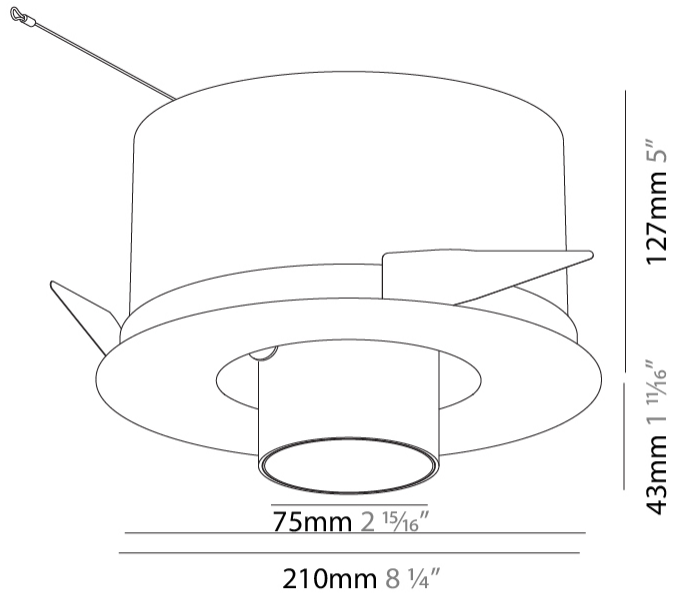

PHYSICAL

Shape: Round
Diameter (mm): 210
Diameter (in): 8 1/4
Height (mm): 170
Height (in): 6 11/16
Ceiling Thickness (mm): 10 / 12.5 / 15
Ceiling Thickness (in): 3/8 or 1/2 or 9/16
Min. Recessing Depth (mm): 140
Min. Recessing Depth (in): 5 1/2
Light Distribution: Adjustable / Indirect
Weight (kg): 1.4
Weight (lbs): 3.09
Fixture Finish: SSR / BKV / CWI / CRY / HAB / UFT / ITA / RUA / FTG / MYG / LOD / PUS / FRO / FUP / KIA / POP / BLS / SPG / MEY / GOH / GUM / CHC / COM / ABZ / JAG / OBR / MOS / ROR
Fixture Material: Aluminum Die Cast
Cut-out Measurements: D. - 195mm / 7 11/16"

ELECTRICAL

Lamp Type: LED (Zhaga Standard)
Input Wattage (W): 19
Total Output Wattage (W): 17.3
Dimming: Tri-Mode (Non-Dimming and Phase Dimming (120Vac only) and 0-10V Dimming)
Driver Included: No
Driver Location: Recessed Housing
Driver Type: Constant Current - Universal
Input Voltage (V): 120 - 277
Constant Current (MA): 500

LED

Number of LEDs: 1
Color Temperature (°K): 2700 / 3000 / 3500 / 4000
Max. Delivered Lumen (lm): 1460 / 1521 / 1623 / 1656
Nominal Lumen (lm): 2160 / 2250 / 2401 / 2450
CRI: >90 CRI
Lamp Life (hrs): 50000

OPTICAL

Reflector°: 16 / 32
Optic°: Lens Pack - No Lens / Linear Spread Lens / Honeycomb / Spread Lens
Adjustability: Rotational 355°; Tilt 45°

RATINGS AND CERTIFICATIONS

Certified By: Certified for North American Standards
IP rating: IP20