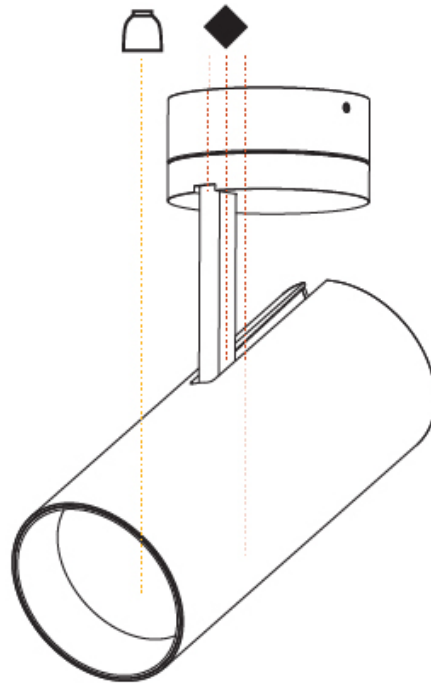

A3D116-

PROJECT	_____
TYPE	_____
SPECIFIER	_____
QUANTITY	_____
DATE	_____