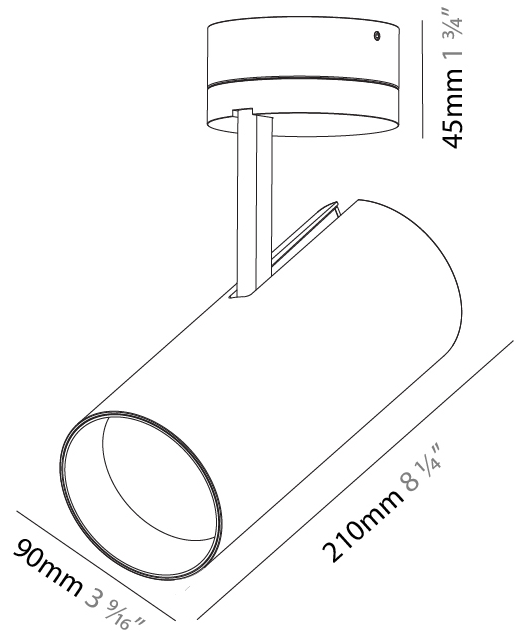

GENERAL

Series: Imagine
Subseries: Imagine 90
Brand: Prolicht
Division: Architectural
Mounting Type: Surface
Mounting Location: Ceiling
Subcategory: Spots

PHYSICAL

Shape: Round
Diameter (mm): 90
Diameter (in): 3 9/16
Height (mm): 210
Height (in): 8 1/4
Max. Overall Height (mm): 255
Max. Overall Height (in): 10 1/16
Light Distribution: Adjustable / Direct
Weight (kg): 1.184
Weight (lbs): 2.60
Fixture Finish: SSR / BKV / CWI / CRY / HAB / UFT / ITA / RUA / FTG / MYG / LOD / PUS / FRO / FUP / KIA / POP / BLS / SPG / MEY / GOH / GUM / CHC / COM / ABZ / JAG / OBR / MOS / ROR
Fixture Material: Aluminum Die Cast

ELECTRICAL

Lamp Type: LED (Zhaga Standard)
Input Wattage (W): 13.2 / 16.5
Total Output Wattage (W): 12 / 15
Dimming: Tri-Mode (Non-Dimming and Phase Dimming (120Vac only) and 0-10V Dimming)
Driver Included: Yes
Driver Location: Integrated
Driver Type: Constant Current - Universal
Driver Class: Class 2
Input Voltage (V): 120 - 277
Constant Current (MA): 350

LED

Number of LEDs: 1
Color Temperature (°K): 2700 / 3000 / 3500 / 4000
Max. Delivered Lumen (lm): 830 / 930 / 1009 / 1030
CRI: >90 CRI
Lamp Life (hrs): 50000

OPTICAL

Reflector°: 10
Adjustability: Rotational 350°; Tilt 90°

RATINGS AND CERTIFICATIONS

Certified By: Certified for North American Standards
IP rating: IP20