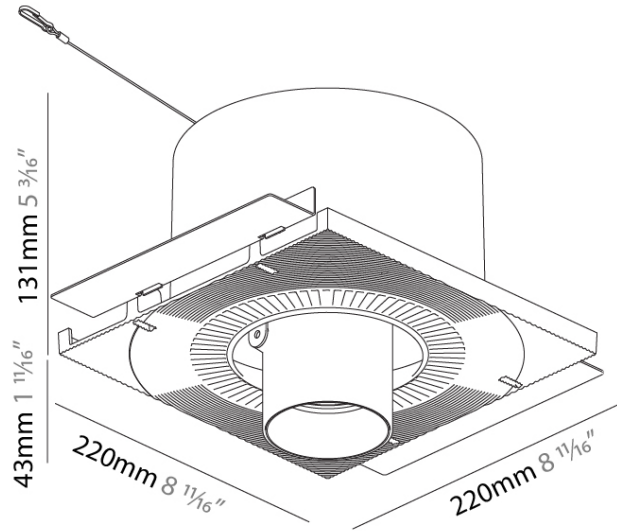

Fixture Finish: SSR / BKV / CWI / CRY / HAB / UFT / ITA / RUA / FTG / MYG / LOD / PUS / FRO / FUP / KIA / POP / BLS / SPG / MEY / GOH / GUM / CHC / COM / ABZ / JAG / OBR / MOS / ROR

Fixture Material: Aluminum Die Cast
Cut-out Measurements: 225mm / 8 7/8" x 225mm / 8 7/8"
Upon Request: Unique Sizes

ELECTRICAL

Lamp Type: LED (Zhaga Standard)
Input Wattage (W): 19.3 + 2.6
Total Output Wattage (W): 16.5 + 2.2
Dimming: Tri-Mode (Non-Dimming and Phase Dimming (120Vac only) and 0-10V Dimming)
Driver Included: No
Driver Location: Remote
Driver Type: Constant Current & Constant Voltage - Universal
Driver Class: Class 2
Input Voltage (V): 120 - 277
Output Voltage (V): 24
Constant Current (mA): 500

LED

Number of LEDs: 2
Color Temperature (°K): 2700 / 3000 / 3500 / 4000
Max. Delivered Lumen (lm): 1515 / 1575 / 1673 / 1707
Nominal Lumen (lm): 2285 / 2375 / 2524 / 2575
CRI: >90 CRI
Lamp Life (hrs): 50000
Upon Request: Special Color Temperature

OPTICAL

Reflector: 12 / 16 / 32
Optic: Lens Pack - No Lens / Linear Spread Lens / Honeycomb / Spread Lens
Adjustability: Rotational 355°; Tilt 45°
Upon Request: Special Beam Angles

RATINGS AND CERTIFICATIONS