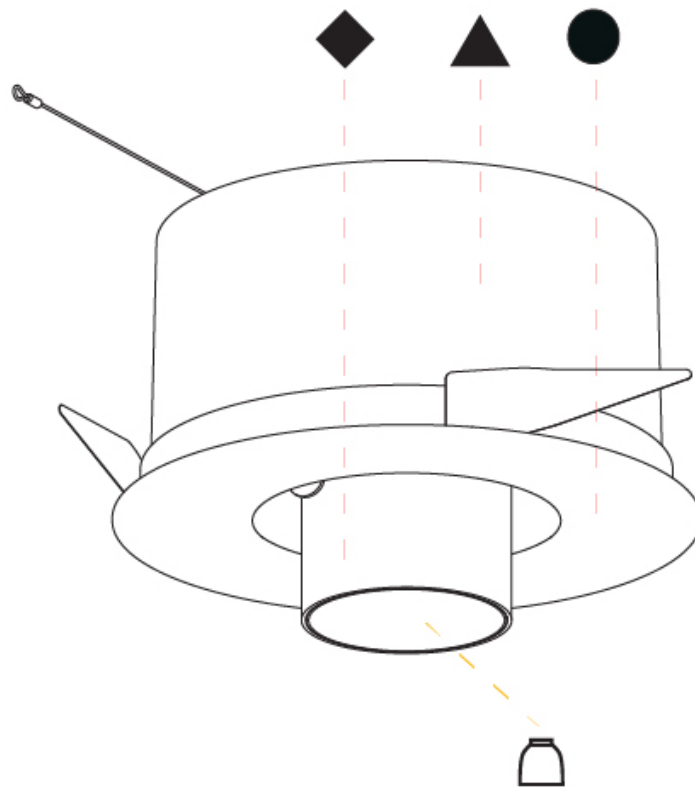

IMAGINE ROUND RECESSED

A35380-

PROJECT	_____
TYPE	_____
SPECIFIER	_____
QUANTITY	_____
DATE	_____